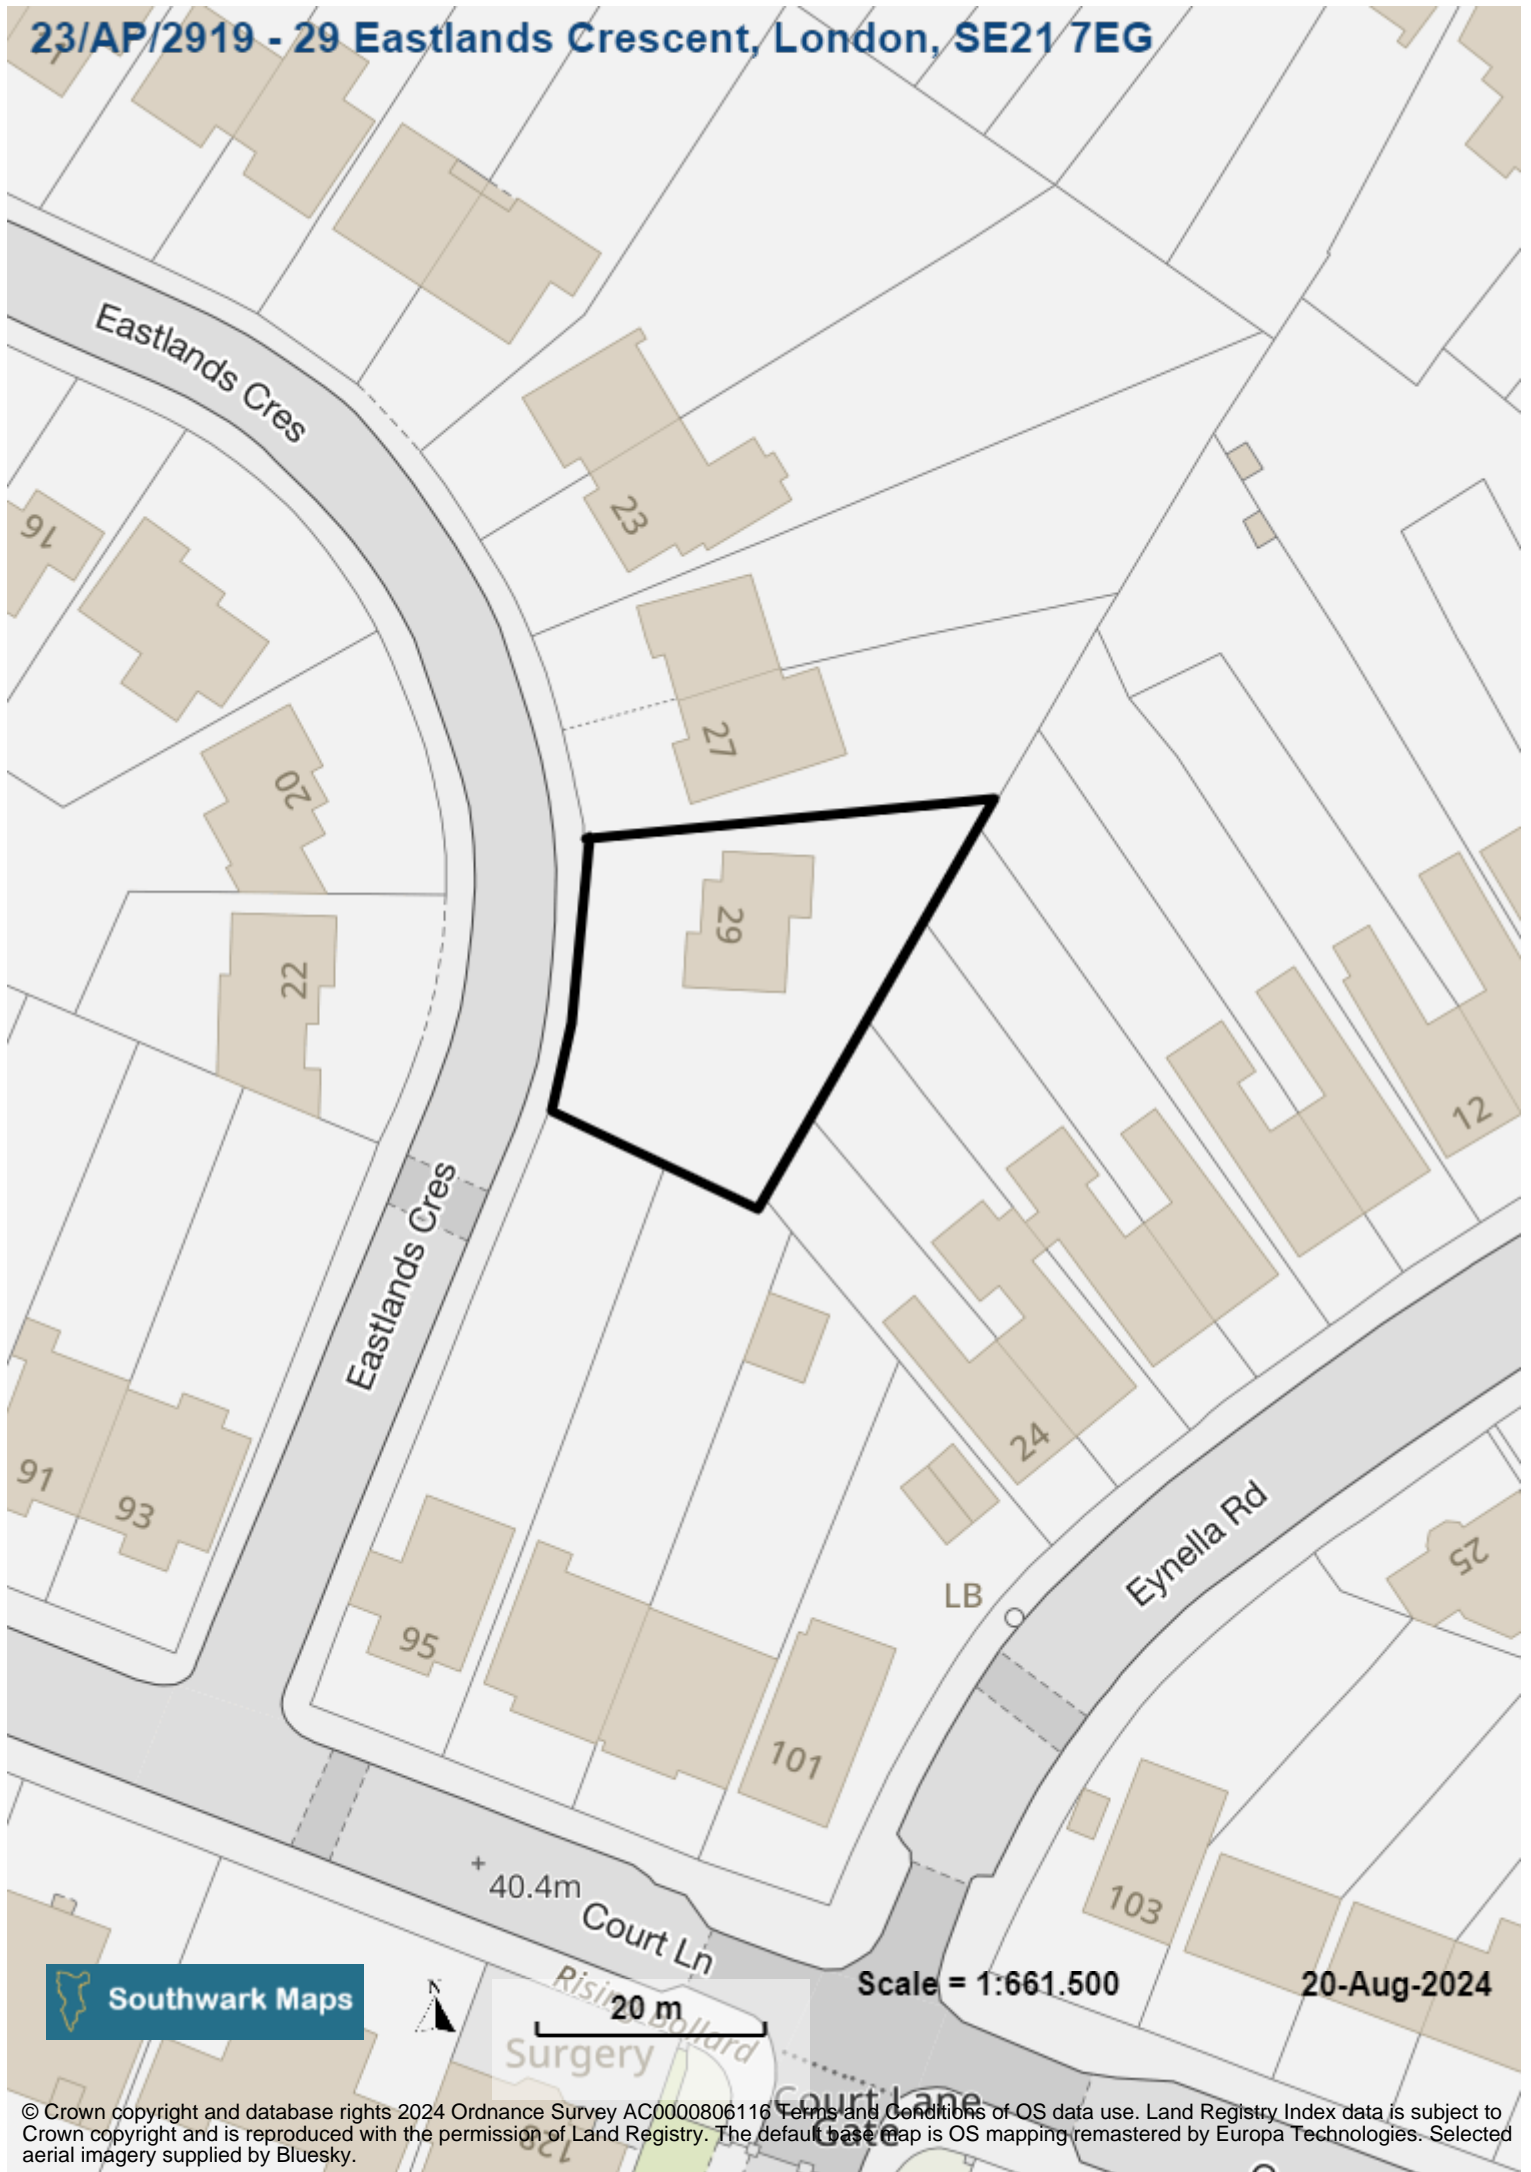

23/AP/2919 - 29 Eastlands Crescent, London, SE21 7EG

Southwark Maps

20 m

Scale = 1:661,500

20-Aug-2024